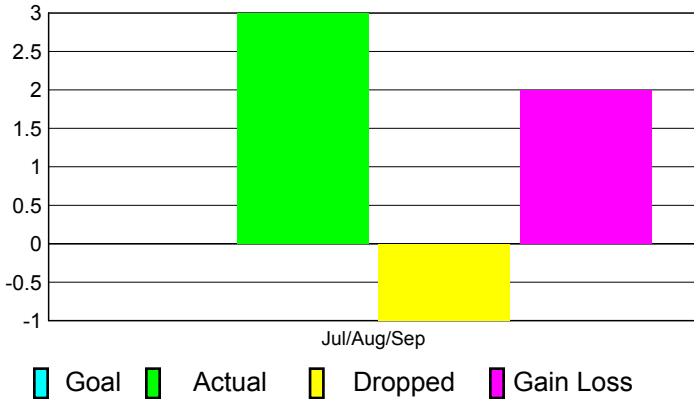

2011-2012 GMT Reports for District (or Undistricted) **District B 3**

GMT: **Joel Rosendo Gómez Franco** Location: **MEXICO**

GMT CA: **3**

CLUBS

Club Results
2011-2012

Clubs
2010-2011

| Month | New Club Goal | Actual New Clubs | Actual Dropped Clubs | Gain/Loss of Clubs | Gain/Loss of Clubs |
|---------------|---------------|------------------|----------------------|--------------------|--------------------|
| Jul/Aug/Sep | | 3 | -1 | 2 | 0 |
| Totals | | 3 | -1 | 2 | 0 |

Club Results 2011-2012

Goal, New, Dropped, Gain/Loss

Comparison of Club Gain/Loss

Current Year Compared to the Previous Year

YTD Status Quo Clubs 2011-2012

Status Quo Clubs Compared to Status Quo Members

MEMBERSHIP