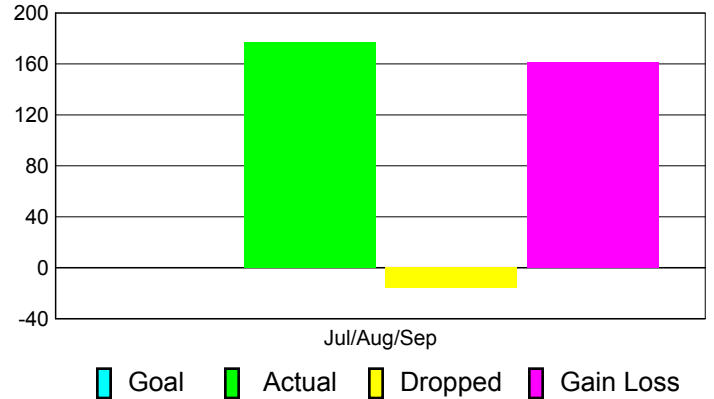

Membership Results 2011-2012

Goal, New, Dropped, Gain/Loss